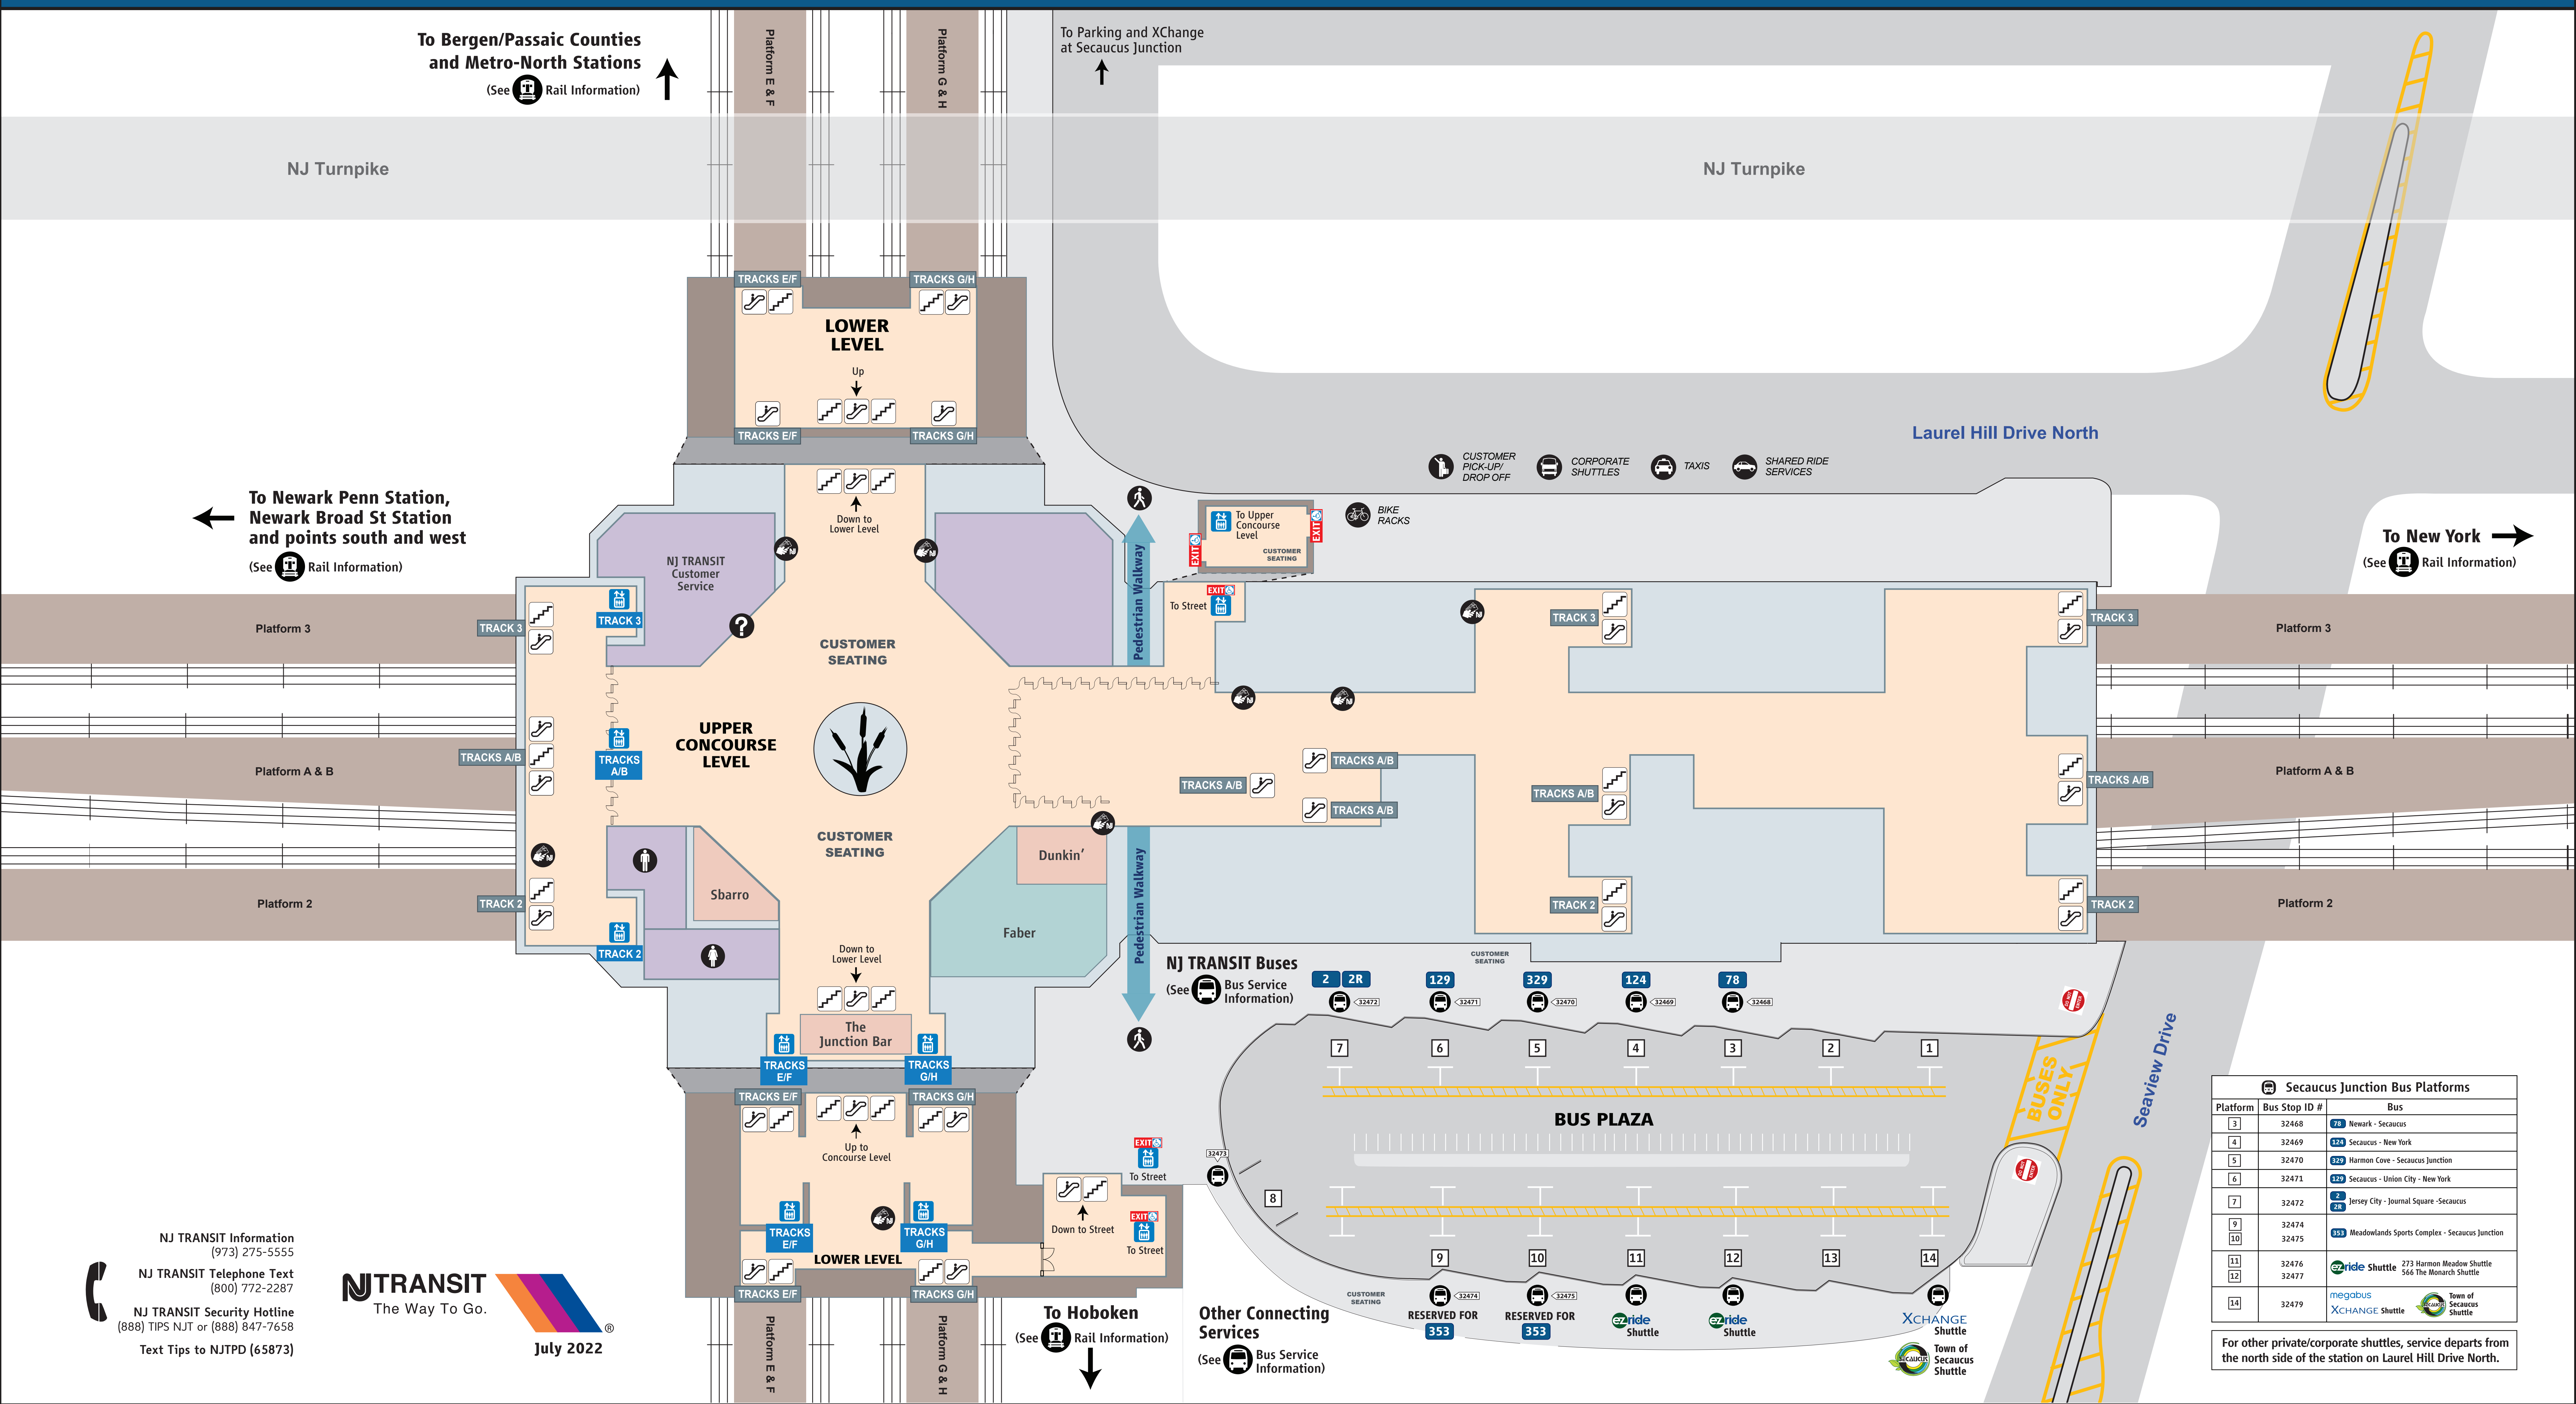

# FRANK R. LAUTENBERG SECAUCUS JUNCTION

Platform	Bus Stop ID #	Bus
3	32468	78 Newark - Secaucus
4	32469	124 Secaucus - New York
5	32470	129 Harmon Cove - Secaucus Junction
6	32471	129 Secaucus - Union City - New York
7	32472	2 Jersey City - Journal Square - Secaucus
9	32474	32474
10	32475	32475
11	32476	ezride Shuttle 273 Harmon Meadow Shuttle
12	32477	566 The Monarch Shuttle
14	32479	megabus XCHANGE Shuttle

### LEGEND

- RETAIL
- FOOD
- SERVICES
- WOMEN'S RESTROOM
- MEN'S RESTROOM
- INFORMATION
- TICKET VENDING MACHINE (TVM)
- ENTRANCES/EXITS
- ACCESSIBLE ENTRANCES/EXITS
- ELEVATOR ACCESSIBLE TO STREET
- ELEVATOR TO PLATFORM
- STAIRS
- ESCALATORS
- PEDESTRIAN WALKWAY
- CUSTOMER PICK-UP/DROP OFF
- CORPORATE SHUTTLES
- TAXIS
- SHARED RIDE SERVICES
- BIKE RACKS
- TO TRAINS
- TO BUSES

**To Hoboken Points north Platforms E & F, G & H**

- Passaic Valley Line
- Main Line
- Bergen County Line

**BETMGM**  
Meadowlands Rail Line  
Operates for major events at MetLife Stadium, including all Jets and Giants home games.

Destinations	Regular Service	Peak Service
<b>HOTELS (Harmon Cove)</b>		
Red Roof Inn	2/129	2/129
Extended Stay America-Secaucus	129/EZ Ride 273	129
Meadowlands Plaza Hotel	2/129	2/129
<b>HOTELS (Harmon Meadow and Mill Creek)</b>		
Aloft Secaucus Meadowlands	2/129	2/129
Courtyard by Marriott	2/129/EZ Ride 273	2/129/EZ Ride 273
SureStay hotel by Best Western	2/129	2/129
Holiday Inn	2/129	2/129
Hyatt Place	2/129/EZ Ride 273	2/129/EZ Ride 273
<b>HOSPITALS AND MEDICAL FACILITIES</b>		
Meadowview Hospital	2/129	2/129
Hudson Regional Hospital	2/129	2/129